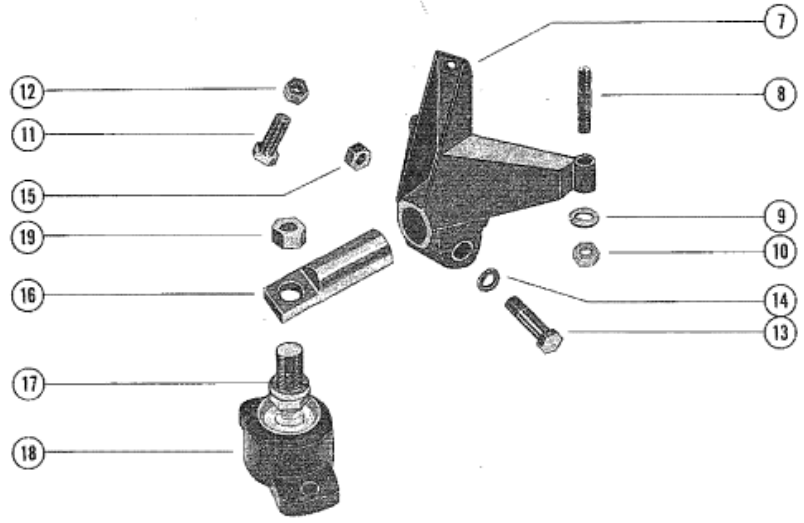

INBOARD Serial #3750508 and up

Parts List						
Ref	Class	Part	Description	Qty	Comment	Footnote
1		66417	BRACKET, MOUNTING - TRANSMI	2		
2	10	37269	SCREW, BRACKET TO TRANSMI	4		
3	13	32993	LOCKWASHER, BRACKET SCRE	4		
4	10	57357	SCREW, CLAMPING - MOUNTING	2		
5	13	32993	LOCKWASHER, CLAMPING SCRE	2		
6	11	29553	NUT, CLAMPING SCREW	2		
7		66169	BRACKET, MOUNTING - ENGINE	2		
8	16	65737	STUD, FRONT MOUNTING BRAC	3		
8	16	65743	STUD, FRONT MOUNTING BRAC	1		
9	13	32993	LOCKWASHER, FRONT MOUNTII	2		
10	11	34933	NUT, FRONT MOUNTING BRACK	4		
11	10	68743	SCREW, ENGINE LOCATING (1 1	2		
12	11	22024	NUT, ENGINE LOCATING SCREW	2		
13	10	37269	SCREW, CLAMPING - MOUNTING	2		
14	13	32993	LOCKWASHER, CLAMPING SCRE	2		
15	11	29553	NUT, CLAMPING SCREW	2		
16		66166	TRUNNION, ADJUSTING - MOUN	4		
17	13	68102	LOCKWASHER, MOUNTING BRA	4		
18		66284	BASE, ENGINE MOUNT	4		
19	11	20739	NUT, JAM - ENGINE MOUNT BA	8		